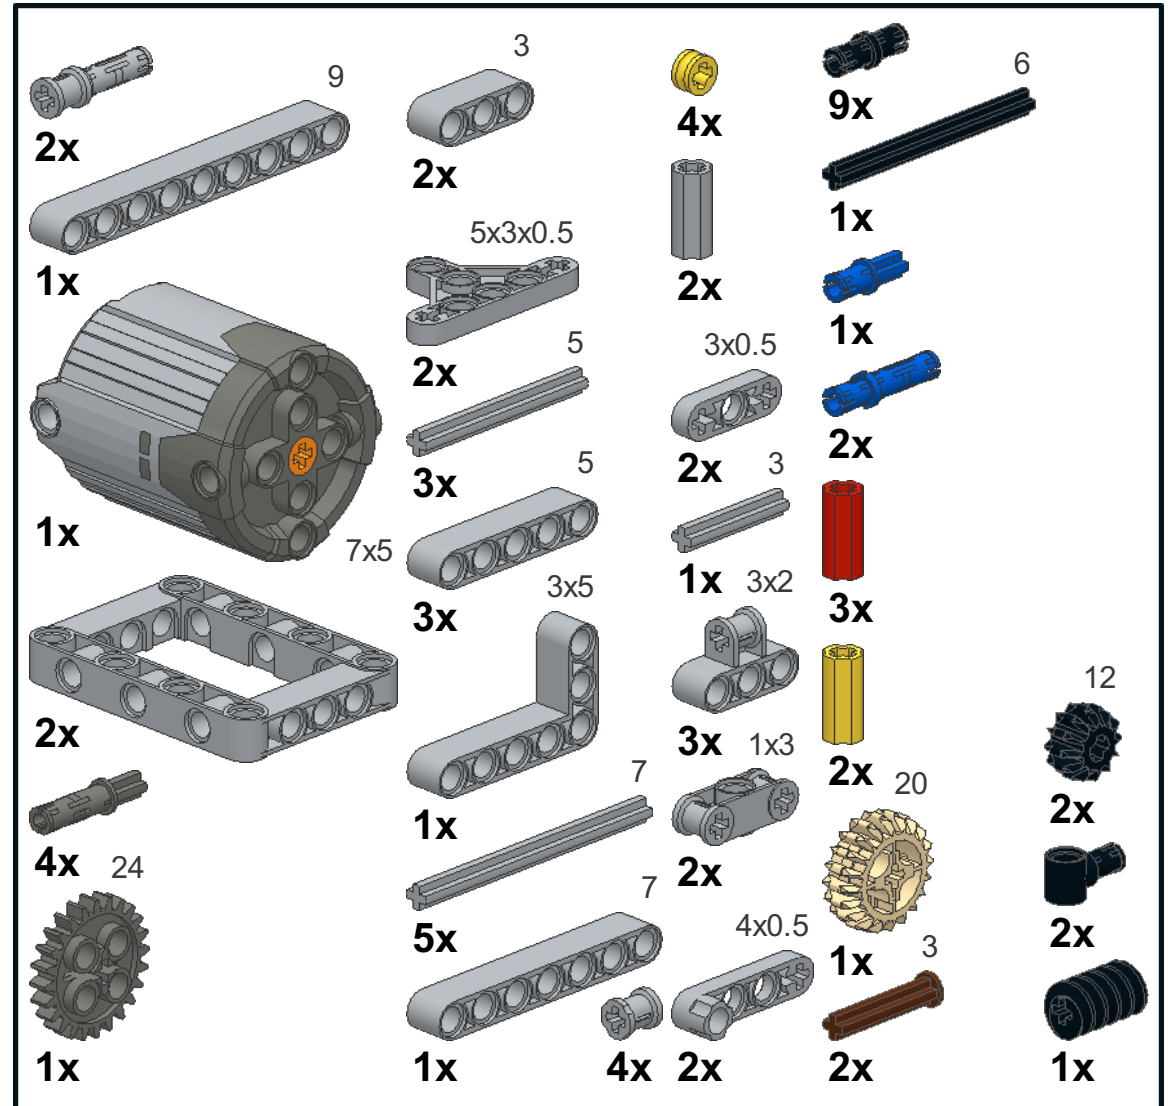

XL motor unit

Model instructions by Maico Arts

74 Pieces

1

4x0.5 3

1x 1x

2

5x3x0.5 5 3

3x2 24

1x 1x

9

5x3x0.5 5

1x 1x

10

4x0.5

1x 2x