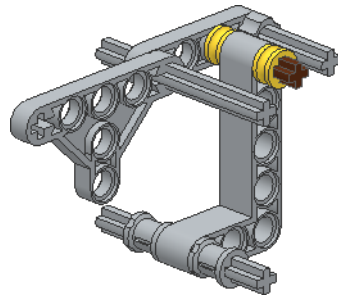

3

3x5 2x 5

1x 1x 1x